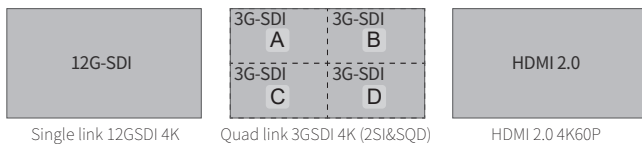

■ Quadview and PBP/PIP view

Support 4x SDI/HDMI mixed multiview and display waveform, vector, audio meters, EOTF, color gamut, UMD for each input. Support 2 inputs PBP or PIP display.