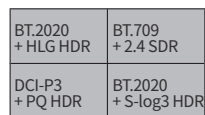

HDR/SDR simultaneously view

■ 18-bit Processing / Zero Latency

Internal 18-bit signal processing, and less than 1/100 frames audio/video latency for lip-sync monitoring.

■ Delog 3DLUTs & User 3DLUTs Upload

With built-in De-log LUTs including Log-C, S-log2, S-log3, C-log, V-log and RedLogFilm LUTs, to convert Log video to 709 SDR or HLG/PQ HDR. Support User 3DLUTs upload by USB.

■ 3DLUT Auto Self-Calibration

Built-in calibration software, supports X-rite i1 and JETI Specbos 1211 probes directly plug into monitor USB port to auto calibrate. Calibration time: X-rite i1: 15min; Specbos1211: 45min
Calibration result: $\Delta E < 1.0$