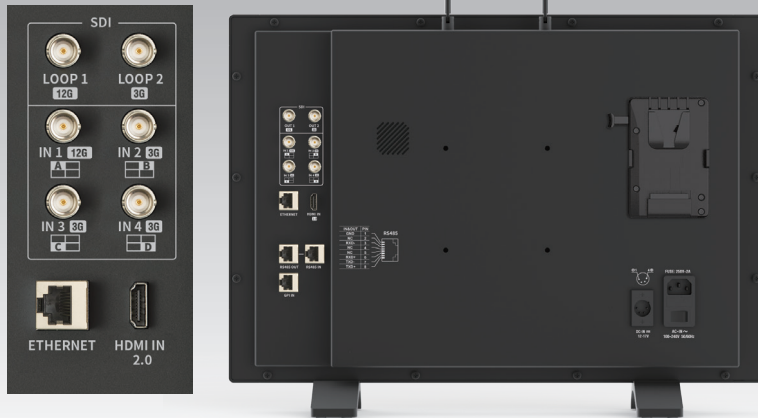

#### ■ Audio Assist Patterns

16-ch audio meters, and select any 2-ch to output via 3.5mm or speakers; Support Lissajous and 5.1/7.1 surround patterns.

16-ch audio meters Lissajous 5.1&7.1 surround pattern

- ◆ 100% DCI-P3 WCG QLED Panel
- ◆ 4K Inputs: 12GSDI / 4x3G / HDMI 2.0
- ◆ Multi CG/EOTF Simultaneous View
- ◆ Eye Pattern, Surround Sound pattern
- ◆ 3DLUT Self-calibration,  $\Delta E < 1.0$