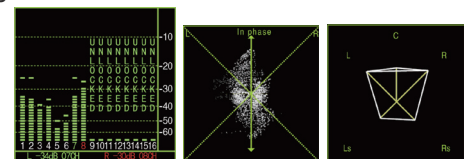

16-ch audio meters Lissajous 5.1&7.1 surround pattern

■ Others

Focus assist, R/G/B/mono, False color, Zebra, H/V delay, Freeze; 15:9, 14:9, 13:9, 4:3, 2.35:1, 2:1, 1.85:1 and User defined markers; Support TSL 3.1/4.0 UMD and text TALLY display; GPI control and webserver IP control, USB firmware updates.