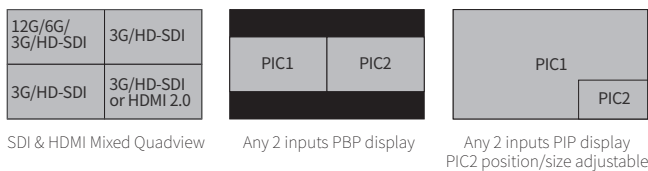

■ HDR/Color Gamut selection, Payload ID auto setting

Gamma 1.0/1.8/2.2/2.4/2.6 or HLG/PQ/Slog3 HDR selection; BT.709, DCI-P3, BT.2020 selection; Payload ID auto set input range, color space, HDR/SDR, color gamut, color depth, etc.

■ Multi Color Gamut & EOTF Viewing

1 input source copied to 4 windows and display different HDR/SDR and color gamut simultaneously.

■ 18-bit Processing / Zero Latency

Internal 18-bit signal processing, and less than 1/100 frames audio/video latency for lip-sync monitoring.

■ Delog 3DLUTs & User 3DLUTs Upload

With built-in De-log LUTs including Log-C, S-log2, S-log3, C-log, V-log and RedLogFilm LUTs, to convert Log video to 709 SDR or HLG/PQ HDR. Support User 3DLUTs upload by USB.

■ 3DLUT Auto Self-Calibration

Built-in calibration software, supports X-rite i1 and JETI Specbos 1211 probes directly plug into monitor USB port to auto calibrate. Calibration time: X-rite i1: 15min; Specbos1211: 45min
Calibration result: $\Delta E < 1.0$