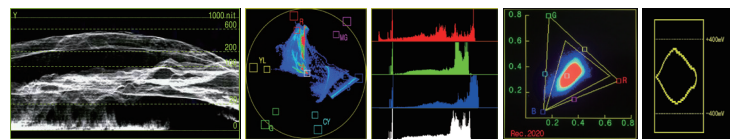

Y/Cb/Cr/R/G/B Waveform with nits Support single line waveform Vector Scope R/G/B/Y Histogram Rec. 709/2020 Color Gamut Pattern Eye Pattern

■ Audio Assist Patterns

16-ch audio meters, and select any 2-ch to output via 3.5mm or speakers; Support Lissajous and 5.1/7.1 surround patterns.