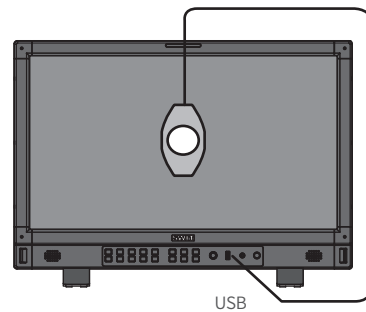

Built-in 3DLUT calibration software, Directly connect color sensor probe to monitor USB port, and the monitor will calibrate itself automatically.

■ Video Assist Patterns, 12GSDI Eye Pattern

Waveform and single line selection, Vector scope, Histogram and unique Color Gamut pattern and Eye pattern for 12GSDI, supports multiple display position, size and color selection for the patterns.