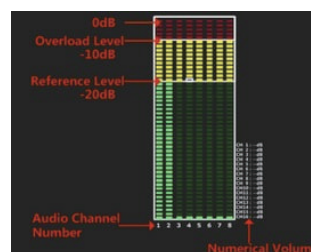

Video Scopes

Waveform and Vector Scope can be used for SDI and HDMI. The Waveform can be set for upper and lower luminance threshold levels indicated by color.

WAVEFORM

VECTOR

Video Assist

Red/Blue Peaking focus assist

R/G/B/Mono only mode

Over exposure zebra stripes

False color with color chart

Audio Meters

Up to 16 Channels of SDI embedded or 2 channels of HDMI audio levels can be displayed with a choice of options including level reference settings and gain.