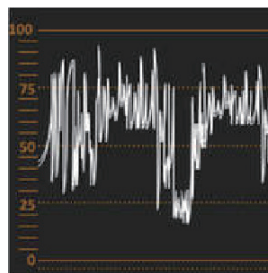

■ Features

SDR/HDR De-log LUTs

Pre-loaded multi camera de-log SDR LUTs and HDR LUTs:

SDR LUTs

ARRI Log-C Rec709
RED L3G10RWG Rec709
RED RedLogFilm RG3
SONY S-Log2SGamut LC709
SONY S-Log3SG3Cine LC709
Panasonic V-Log Rec709
Canon C-Log1/2/3Cine Rec709
JVC J-Log1 Rec709
BMD 4.6K Film/V3 Rec709
BMD 4K Film/V2/V3 Rec709
BMD CC Film/V2 Rec709

HDR LUTs

ARRI Log-C HLG Rec2020
ARRI Log-C PQ Rec2020
RED L3G10 HLG Rec2020
RED L3G10 PQ Rec2020
SONY S-Log3 Cin HLG Rec2020
SONY S-Log3 Cin PQ Rec2020
SONY S-Log3 SG3 HLG Rec2020
SONY S-Log3 SG3 PQ Rec2020
Panasonic V-Log PQ Rec2020
Panasonic V-Log PQ Rec2020
Canon C-log2/3Cin HLG Rec2020
Canon C-log2/3Cin PQ Rec2020

Video Scopes

Waveform and Vector Scope can be used for SDI and HDMI. The Waveform can be set for upper and lower luminance threshold levels indicated by color.

WAVEFORM